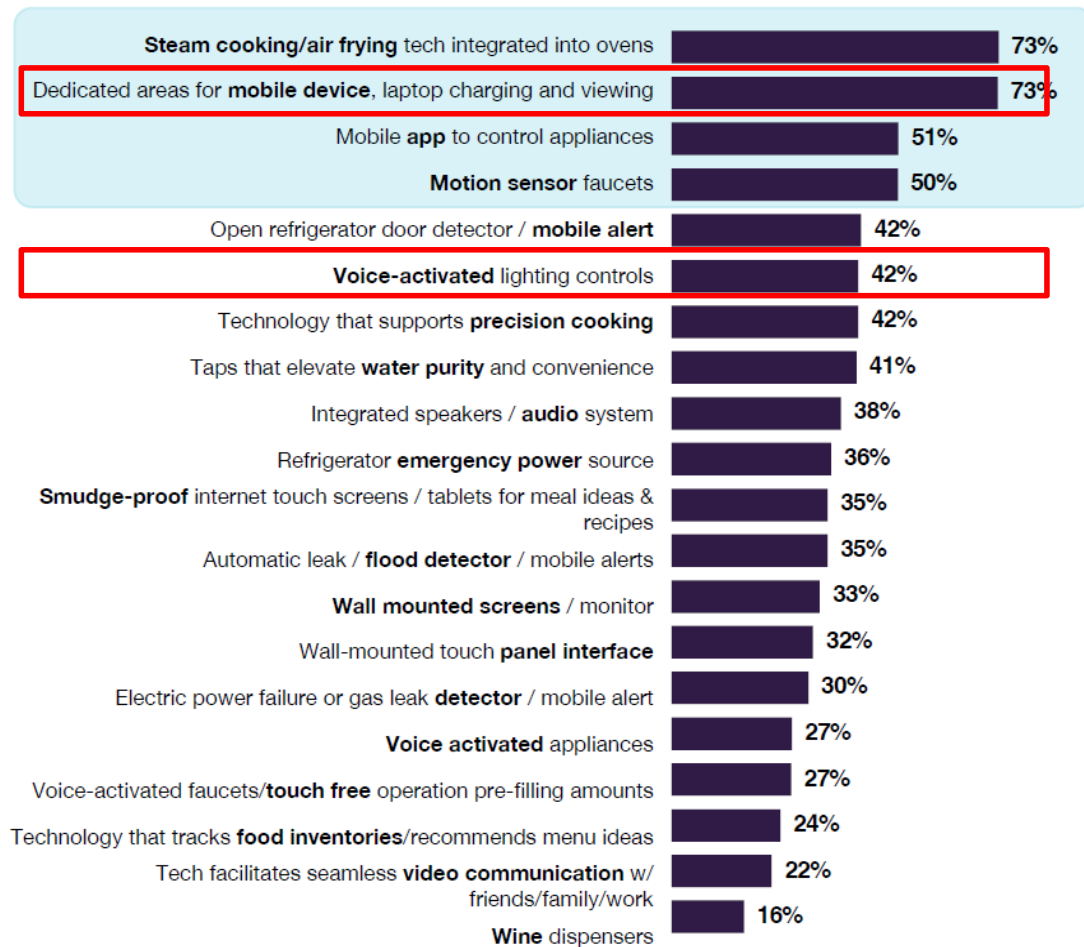

### KITCHEN TECH

Homeowners are excited about smart controls via mobile devices or voice control, touchless faucets, integrated lighting tech and smart appliances.

*Touchless faucets, app-controlled appliances*

*Smart refrigerators and hidden appliances*

*Whole house LED light systems, app controlled*

*Voice-activated lighting & appliances controlled with a smartphone.*

*Steam oven and air fry option*

*I think that older clients are okay with some features, such as door open alarms, whereas the millennials and Gen X's are seeking lighting and some appliance control.*

Base: Answered Kitchen Section-Total Answering (n=275)  
K21. What kitchen technology solutions / products are generating the most excitement among your clients? (OPEN END)

# Trends

NEXT 3 YEARS

PROMINENT KITCHEN TECHNOLOGY

**Key kitchen tech will include steam cooking / air frying ovens, mobile device charging / usage areas, as well as appliance apps and motion sensor faucets.**