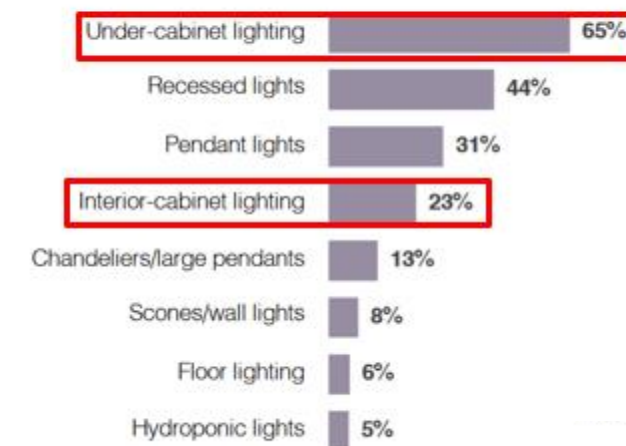

# Trends

NEXT 3 YEARS

KITCHEN LIGHTING: TYPE/LOCATION

**Task and accent lighting with recessed lights and pendants will be more popular than chandeliers.**

**2022**

TYPE/LOCATION

Larger hanging and floor lighting are not expected to be in broad demand