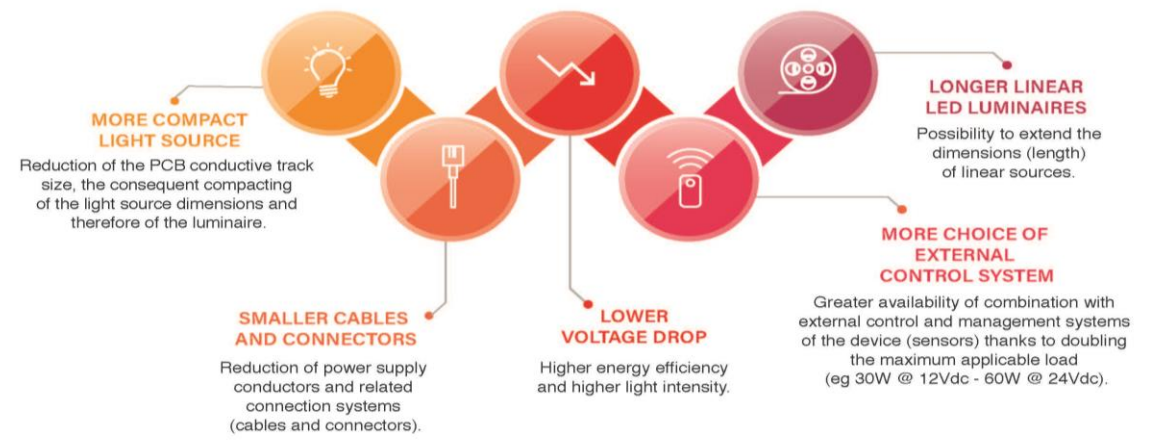

THE ADVANTAGES OF USING 24VDC INSTEAD OF 12VDC ARE CONSIDERABLE