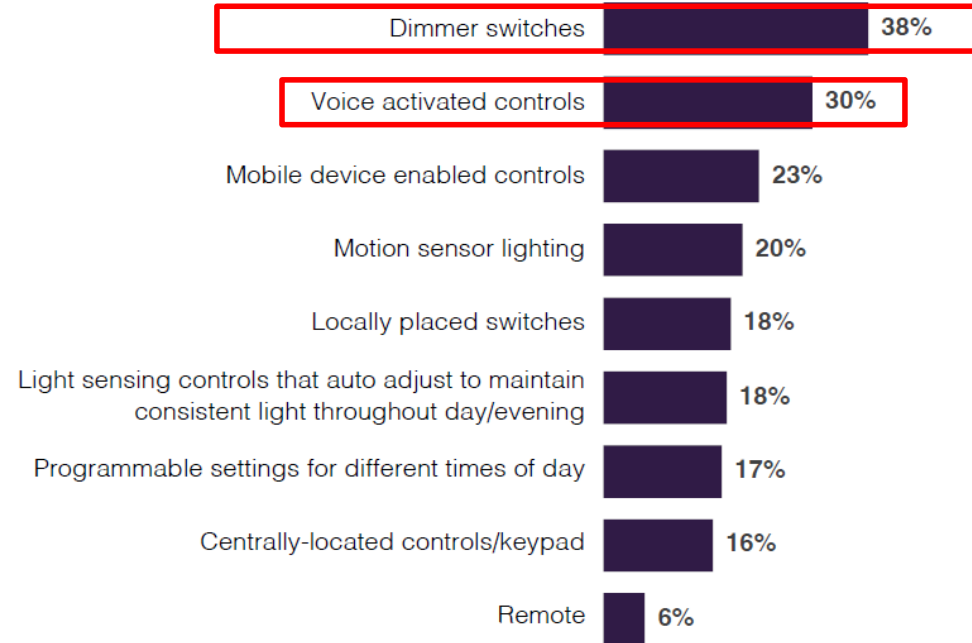

## Trends

NEXT 3 YEARS

KITCHEN LIGHTING: CONTROLS

In addition to dimmer switchers, voice-activated and mobile device controls for lighting will be popular.

Base: Answered Kitchen Section (n=467)  
K30K. Which types of kitchen lighting will be most popular over the next 3 years?