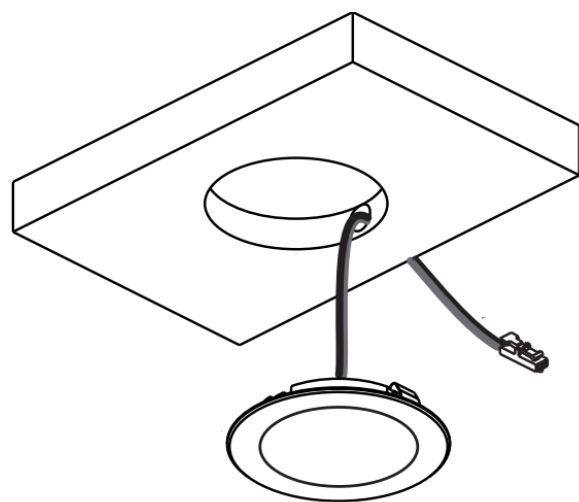

## THE ADVANTAGES OF USING 24VDC INSTEAD OF 12VDC ARE CONSIDERABLE

---

***Simplified Lighting  
Program***

24 V

**WHITE CONNECTOR**  
Micro24

---

*The Tunable White  
Experience*

TW