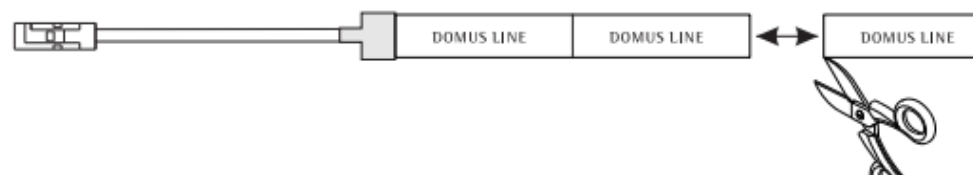

24 V

WHITE CONNECTOR
Micro24