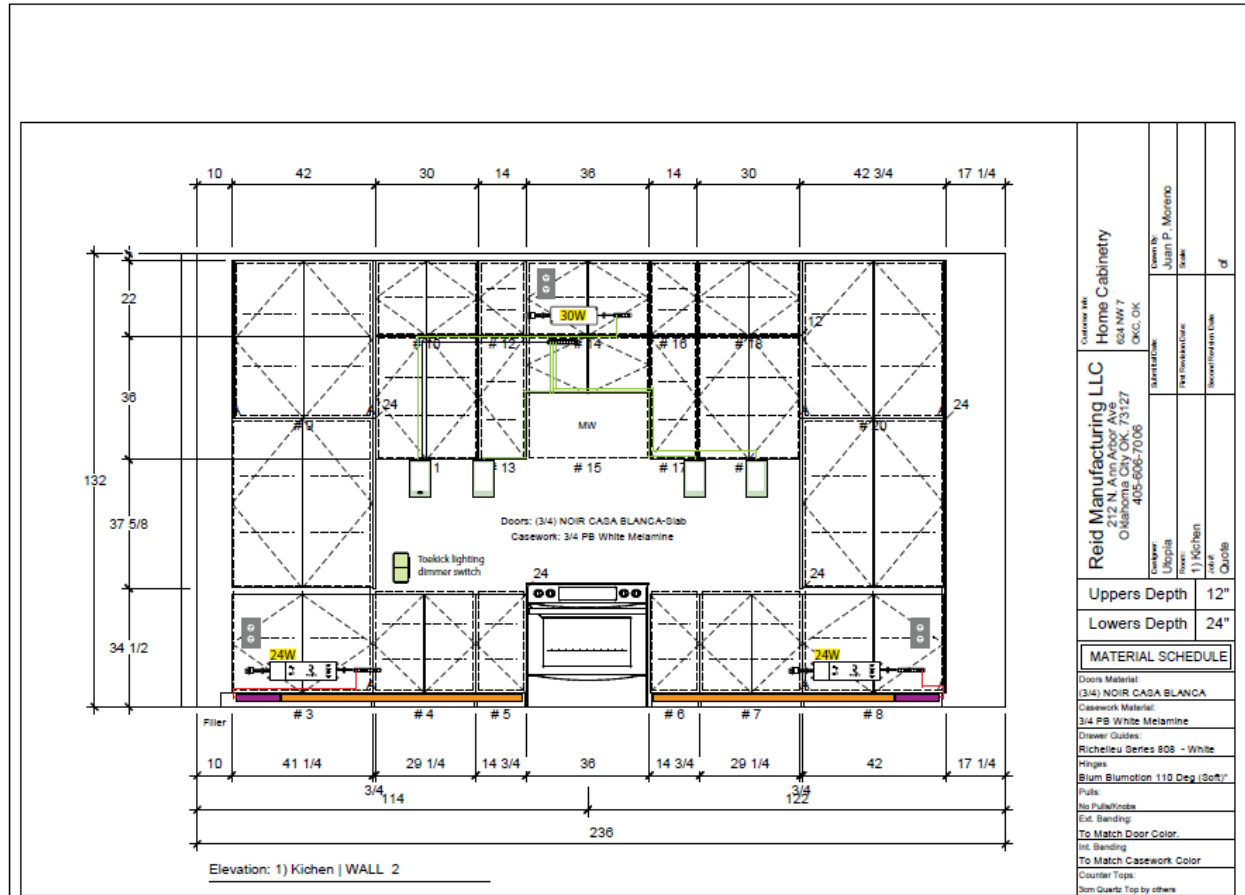

FREE Richelieu Lighting Layout Design Service

24-48 hours turnaround

PARTS LIST:

Qty	No	Description	Unit Price	Extended Price
1	2	XDRIVER2460 24V X-DRIVER POWER SUPPLY, 60W		
2	1650501	CM4-XD WI-FI CONTROL FOR X-DRIVER (APP, AMAZON ECHO, OR GOOGLE HOME)		
3	1670240512419	LED 24 V FLEXILED UHE68 PW WITH 3M ADHESIVE, 5 W, 4000 K, NEUTRAL WHITE, 19 11/16" LENGTH		
4	1670241012439	LED 24 V FLEXILED UHE68 PW WITH 3M ADHESIVE, 10 W, 4000 K, NEUTRAL WHITE, 39 3/8" LENGTH		
5	1670241512459	LED 24 V FLEXILED UHE68 PW WITH 3M ADHESIVE, 15 W, 4000 K, NEUTRAL WHITE, 59 1/16" LENGTH		
6	30141100	1/4" HEIGHT SURFACE MOUNT, ALUMINUM LOW PROFILE WITH REMOVABLE OPAL LENS, 96" LENGTH		
7	30141280	FLAT MOUNTING CLIPS FOR PROFILE 30141210 AND 30141100, 4-PACK		
8	30141122	END CAPS FOR 1/4" HEIGHT PROFILE 30141100, 4-PACK		
FREIGHT				
TAX				
GRAND TOTAL				

PROJECT:
GLENVIEW SHOWROOM

AREA:
LAYOUT 1

PREPARED FOR:
STARVED ROCK WOOD PRODUCTS
268365-1

RICHELIEU SALES REP:
JIM KEEFER

PREPARED BY:
DEBORAH BLACKLOCK

DATE:
07/22/2021

NOTE:
Prices are subject to change without notice.

Customer No:	Home Cabinetry	Drawn By:	Justin P. Moreno
Customer Name:	Reid Manufacturing LLC	Date:	7/13/21
Address:	2122 N. Airway Ave Oklahoma City, OK 73127	Scale:	1/8" = 1'-0"
Phone:	405-606-7006	Sheet/Total Sheets:	1/1
Project No.:		Client:	Reid Mfg
Project Name:		Project:	Utopia
Project Location:		Project Manager:	
Project Start Date:		Project End Date:	
Project Status:		Project Notes:	
Project Description:		Project Contact:	
Project Contact Name:		Project Contact Phone:	
Project Contact Email:		Project Contact Address:	

Uppers Depth	12"
Lowere Depth	24"

MATERIAL SCHEDULE	
Doors Material:	(3/4) NOIR CASA BLANCA
Casework Material:	3/4 PB White Melamine
Drawer Guides:	Richelieu Series 808 - White
Hinges:	Blum Elumotion 110 Deg | Soft
Pulls:	No Pulls/Knobs
Ext. Banding:	To Match Door Color
Int. Banding:	To Match Casework Color
Countertops:	3cm Quartz Top by others

LEGEND:

107024124020 FLEXILED HE CR 19 30145000 HEAT SINK	107024124079 FLEXILED HE CR 78 30145000 HEAT SINK	107024079 78" POWER CABLE FLEXILED HE CR	127124030 K-PAD TOUCH DIMMER	128124030 K-PAD LED	109D00101 DECORA DIMMER	DH2424 DIMMABLE POWER SUPPLY	52430 PLUG-IN POWER SUPPLY	OUTLET

Richelieu
LIGHTING LAYOUT DESIGN SERVICE

HQ77388

PROJECT:
UTOPIA

AREA:
KITCHEN

PREPARED FOR:
REID MFG.

RICHELIEU SALES REP:
ROBERT CURL

PREPARED BY:
DEBORAH BLACKLOCK

DATE:
08/04/2021

IMPORTANT NOTICE
Product installation must be done in accordance with local electrical codes, please confirm with an electrician or inspection office. Richelieu wiring is not rated for being installed behind drywall on its own. A conduit or applicable tubing must be used with Richelieu wiring to run through construction materials.

Please use this lighting layout as a guide to connect the lighting system based on Richelieu suggestions. Alterations can be made on site to fit project needs or changes.

PAGE 1