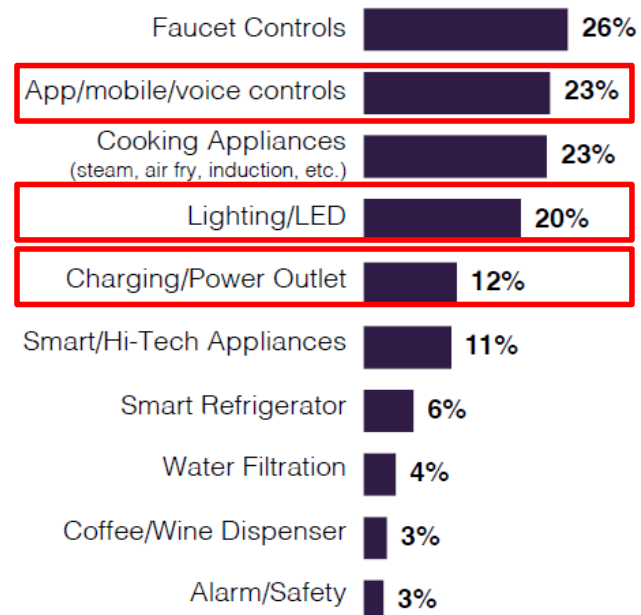

### Sustainability trends will continue in the kitchen

**Sustainability in the kitchen** includes 100% LED lighting, dedicated recycling area, energy efficient openings / appliances / water heaters and VOC free paint

### KITCHEN TECH

Homeowners are excited about smart controls via mobile devices or voice control, touchless faucets, integrated lighting tech and smart appliances.

*Touchless faucets, app-controlled appliances*

*Smart refrigerators and hidden appliances*

*Whole house LED light systems, app controlled*

*Voice-activated lighting & appliances controlled with a smartphone.*

*Steam oven and air fry option*

*I think that older clients are okay with some features, such as door open alarms, whereas the millennials and Gen X's are seeking lighting and some appliance control.*