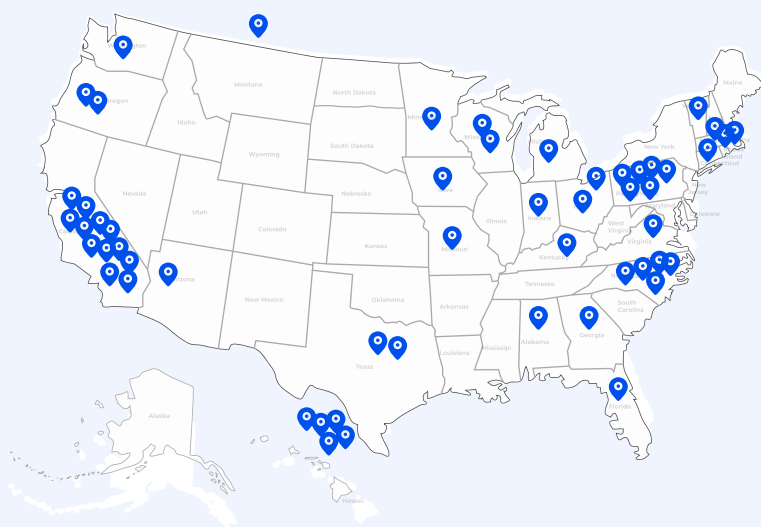

... and more

DEPLOYED ACROSS THE UNITED STATES

With over 300 deployments across 45 facilities and growing.

“Rheo has paid for its investment many times over already. Its changed the way we approach problems and solve them. Our response times are quicker, teams collaborate more seamlessly and decisions are backed by data.”